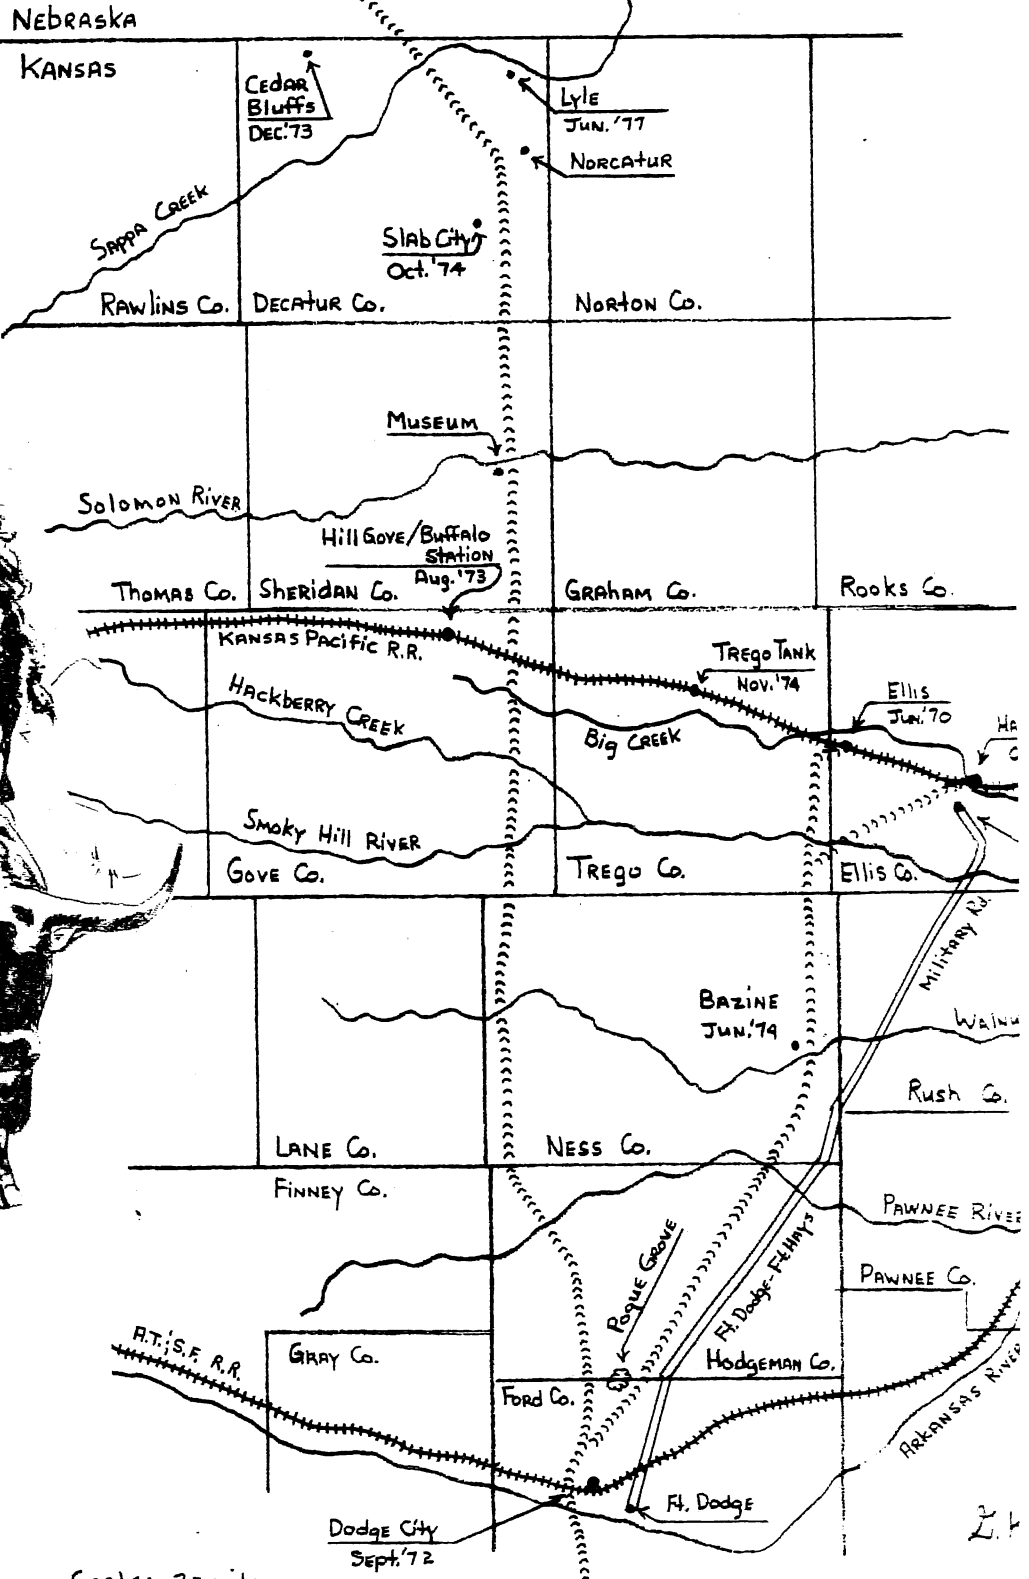

# The Western Cattle Trail

The Greatest Texas  
Cattle Trail

1874 - 1886

Map #8-1

Scale: 30 miles

L.H.